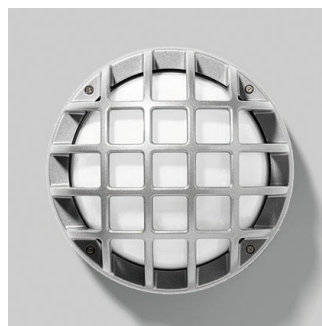

EKO+21/G

Part number	302044
Lampholder:	E27
Light Source:	INCANDESCENT LAMPS (A60)
Wattage:	1x60 W
Finish:	GR-20 / Metallic grey / Glossy
Insulation class:	I
Degree of protection:	IP66
IK-J-xxIP:	IK10 20J xx9
Optic:	SYMMETRIC EXTRA WIDE REFLECTOR
Ta MIN luminaire:	-30°
Ta MAX luminaire:	25°

Description

Wall and ceiling mounting luminaire for indoor and outdoor, comprising:

- Die-cast painted aluminium housing, ring and screens
- Pressed glass diffuser, white painted inside
- Aluminium reflector for incandescent versions
- EPDM gasket
- Diffuser stays securely hinged to the frame
- No through wiring
- Stainless steel locking screws