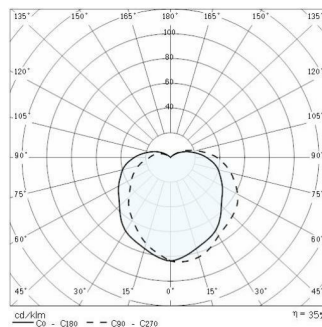

EKO+21/G

Part number	302044
Lampholder:	E27
Light Source:	INCANDESCENT LAMPS (A60)
Wattage:	1x60 W
Finish:	GR-20 / Metallic grey / Glossy
Insulation class:	I
Degree of protection:	IP66
IK-J-xxIP:	IK10 20J xx9
Optic:	SYMMETRIC EXTRA WIDE REFLECTOR
Ta MIN luminaire:	-30°
Ta MAX luminaire:	25°

Photometric data

Technical drawings